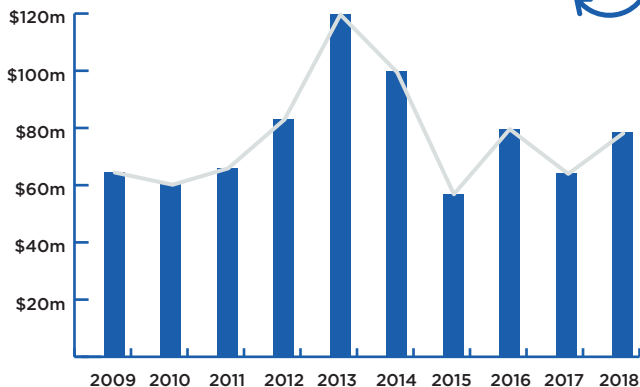

THEATRE

AVERAGE TICKET PRICE: \$64

MAJOR HIGHLIGHTS:

THE CURIOUS INCIDENT OF THE DOG IN THE NIGHT-TIME

AN IDEAL HUSBAND

THE RESISTIBLE RISE OF ARTURO UI

REVENUE UP

22%

FROM 2017

ATTENDANCE DOWN

2%

FROM 2017

TOTAL REVENUE (2009-2018)

TOTAL REVENUE (TICKET SALES)

\$78,505,052

TOTAL ATTENDANCE (2009-2018)

TOTAL ATTENDANCE (TICKETS ISSUED)

1,430,263