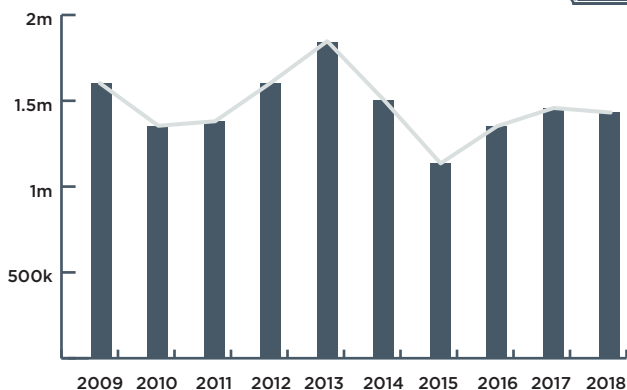

THEATRE

AVERAGE TICKET PRICE: \$64

MAJOR HIGHLIGHTS:

THE CURIOUS INCIDENT OF THE DOG IN THE NIGHT-TIME

AN IDEAL HUSBAND

THE RESISTIBLE RISE OF ARTURO UI

REVENUE UP

22%

FROM 2017

ATTENDANCE DOWN

2%

FROM 2017

TOTAL REVENUE (2009-2018)

TOTAL REVENUE (TICKET SALES)

\$78,505,052

TOTAL ATTENDANCE (2009-2018)

TOTAL ATTENDANCE (TICKETS ISSUED)

1,430,263