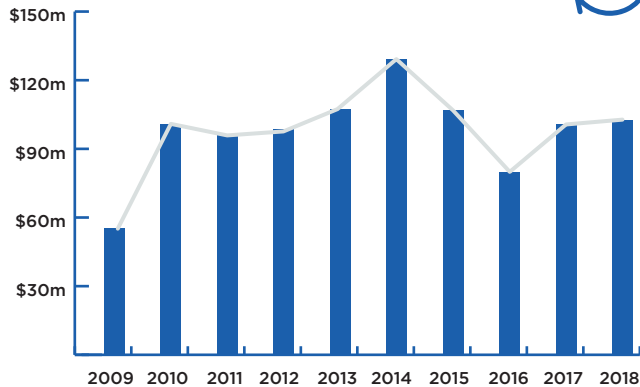

## MAJOR HIGHLIGHTS:

**SPLENDOUR IN THE GRASS**

**BLUESFEST**

**CMC ROCKS QLD**

**REVENUE UP**

**1%**

**FROM 2017**

**ATTENDANCE UP**

**14%**

**FROM 2017**

**TOTAL REVENUE (2009-2018)**

**TOTAL REVENUE (TICKET SALES)**

**\$102,015,922**

**TOTAL ATTENDANCE (2009-2018)**

**TOTAL ATTENDANCE (TICKETS ISSUED)**

**975,233**