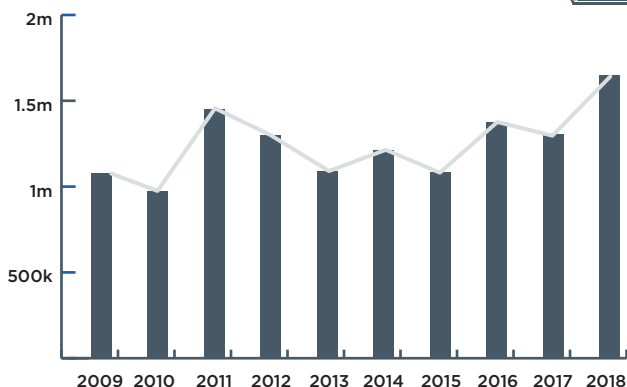

## MAJOR HIGHLIGHTS:

*DISNEY ON ICE*

*THE WIGGLES*

*PAW PATROL*

REVENUE UP

**17%**  
FROM 2017

ATTENDANCE UP

**26%**  
FROM 2017

TOTAL REVENUE (2009-2018)

TOTAL REVENUE (TICKET SALES)

**\$59,777,596**

TOTAL ATTENDANCE (2009-2018)

TOTAL ATTENDANCE (TICKETS ISSUED)

**1,650,955**