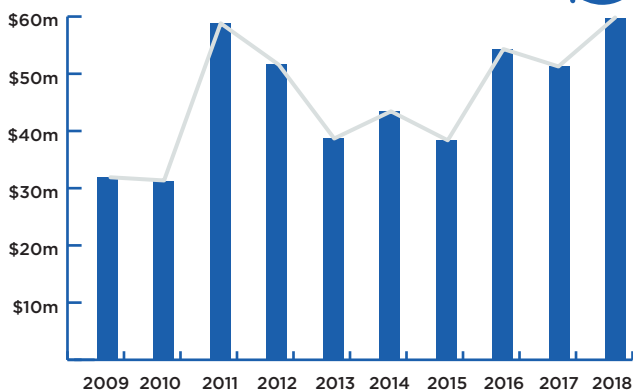

## MAJOR HIGHLIGHTS:

*DISNEY ON ICE*

*THE WIGGLES*

*PAW PATROL*

REVENUE UP

**17%**  
FROM 2017

ATTENDANCE UP

**26%**  
FROM 2017

TOTAL REVENUE (2009-2018)

TOTAL REVENUE (TICKET SALES)

**\$59,777,596**

TOTAL ATTENDANCE (2009-2018)

TOTAL ATTENDANCE (TICKETS ISSUED)

**1,650,955**