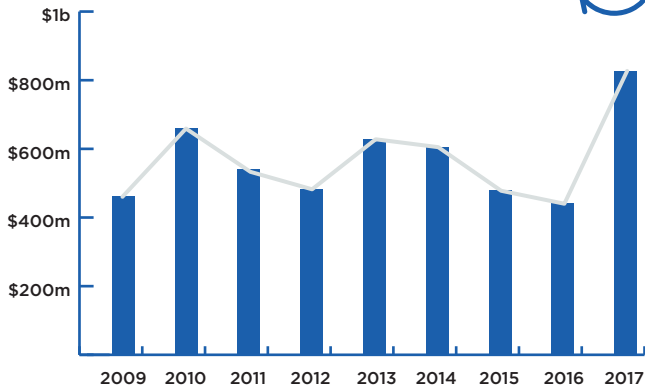

FROM 2016

ATTENDANCE UP

50%

FROM 2016

TOTAL REVENUE (2009-2017)

TOTAL REVENUE (TICKET SALES)

\$826,050,167

TOTAL ATTENDANCE (2009-2017)

TOTAL ATTENDANCE (TICKETS ISSUED)

8,464,739