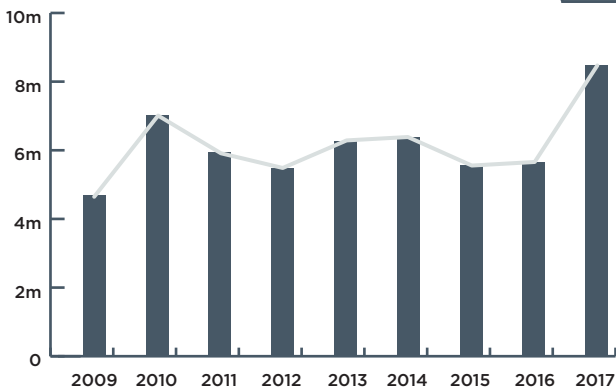

FROM 2016

ATTENDANCE UP

50%

FROM 2016

TOTAL REVENUE (2009-2017)

TOTAL REVENUE (TICKET SALES)

\$826,050,167

TOTAL ATTENDANCE (2009-2017)

TOTAL ATTENDANCE (TICKETS ISSUED)

8,464,739