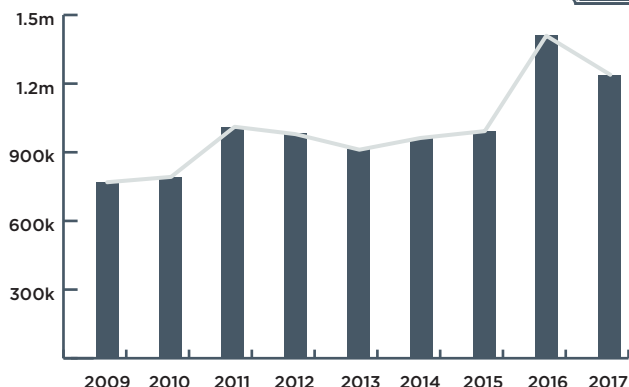

COMEDY

AVERAGE TICKET PRICE: \$62

**MAJOR HIGHLIGHTS:
MELBOURNE INTERNATIONAL
COMEDY FESTIVAL**

JERRY SEINFELD

CARL BARRON

REVENUE DOWN

16%
FROM 2016

ATTENDANCE DOWN

12%
FROM 2016

TOTAL REVENUE (2009-2017)

TOTAL REVENUE (TICKET SALES)

\$72,306,243

TOTAL ATTENDANCE (2009-2017)

TOTAL ATTENDANCE (TICKETS ISSUED)

1,238,460