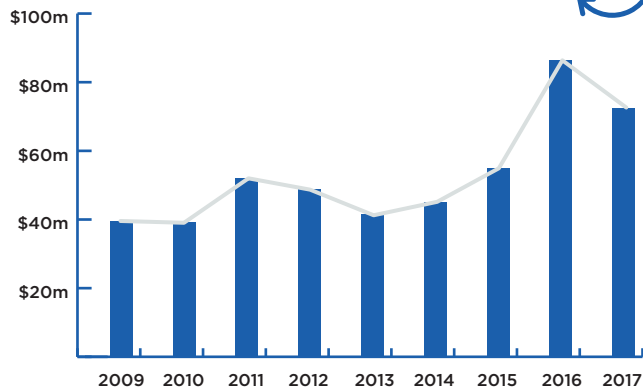

COMEDY

AVERAGE TICKET PRICE: \$62

**MAJOR HIGHLIGHTS:
MELBOURNE INTERNATIONAL
COMEDY FESTIVAL**

JERRY SEINFELD

CARL BARRON

REVENUE DOWN

16%
FROM 2016

ATTENDANCE DOWN

12%
FROM 2016

TOTAL REVENUE (2009-2017)

TOTAL REVENUE (TICKET SALES)

\$72,306,243

TOTAL ATTENDANCE (2009-2017)

TOTAL ATTENDANCE (TICKETS ISSUED)

1,238,460