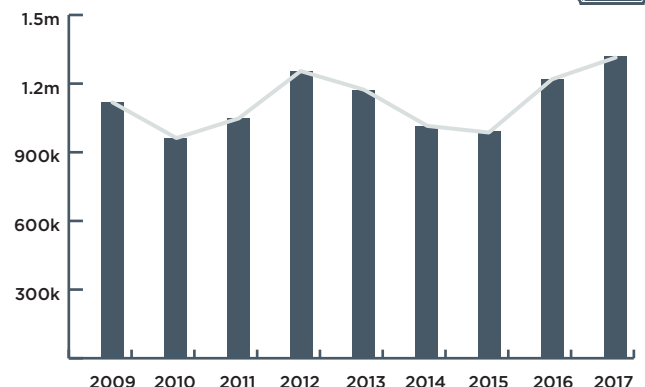

FROM 2016

ATTENDANCE UP

8%

FROM 2016

TOTAL REVENUE (2009-2017)

TOTAL REVENUE (TICKET SALES)

\$77,883,209

TOTAL ATTENDANCE (2009-2017)

TOTAL ATTENDANCE (TICKETS ISSUED)

1,318,421