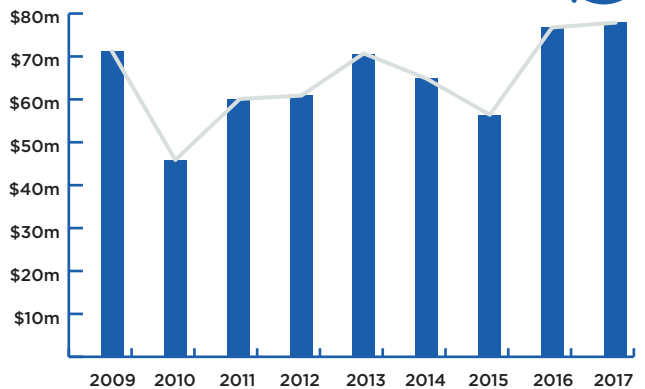

CLASSICAL MUSIC

AVERAGE TICKET PRICE: \$77

MAJOR HIGHLIGHTS:

HANS ZIMMER REVEALED

HARRY POTTER CONCERT SERIES

SIBELIUS & MAHLER
(SYDNEY SYMPHONY ORCHESTRA)

REVENUE UP

2%

FROM 2016

ATTENDANCE UP

8%

FROM 2016

TOTAL REVENUE (2009-2017)

TOTAL REVENUE (TICKET SALES)

\$77,883,209

TOTAL ATTENDANCE (2009-2017)

TOTAL ATTENDANCE (TICKETS ISSUED)

1,318,421