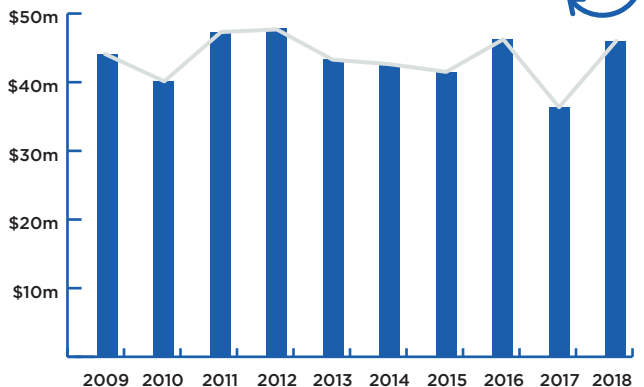

# OPERA

**AVERAGE TICKET PRICE: \$124**

## MAJOR HIGHLIGHTS:

*LA BOHÈME*

*THE MERRY WIDOW*  
(OPERA AUSTRALIA)

*AIDA*

REVENUE UP

**29%**

FROM 2017

ATTENDANCE UP

**32%**

FROM 2017

TOTAL REVENUE (2009-2018)

TOTAL REVENUE (TICKET SALES)

**\$46,965,221**

TOTAL ATTENDANCE (2009-2018)

TOTAL ATTENDANCE (TICKETS ISSUED)

**487,195**