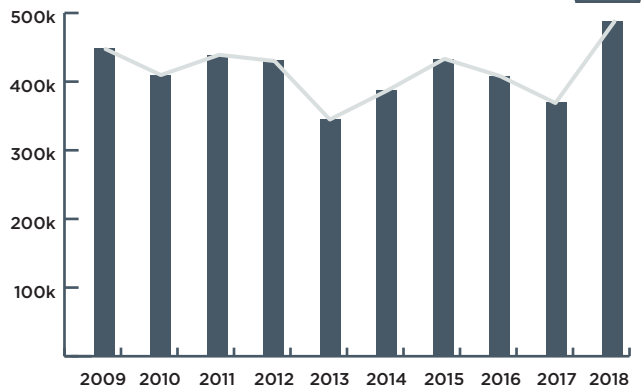

# OPERA

**AVERAGE TICKET PRICE: \$124**

## MAJOR HIGHLIGHTS:

*LA BOHÈME*

*THE MERRY WIDOW*  
(OPERA AUSTRALIA)

*AIDA*

REVENUE UP

**29%**

FROM 2017

ATTENDANCE UP

**32%**

FROM 2017

TOTAL REVENUE (2009-2018)

TOTAL REVENUE (TICKET SALES)

**\$46,965,221**

TOTAL ATTENDANCE (2009-2018)

TOTAL ATTENDANCE (TICKETS ISSUED)

**487,195**