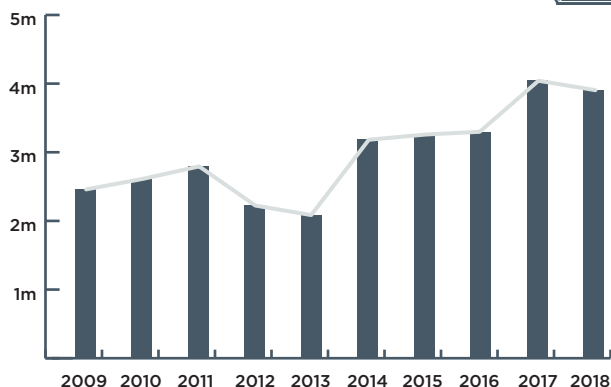

MUSICAL THEATRE

AVERAGE TICKET PRICE: \$109

REVENUE DOWN

4%

FROM 2017

ATTENDANCE DOWN

3%

FROM 2017

BEAUTIFUL:
THE CAROLE KING MUSICAL
WON 5 HELPMANN
AWARDS IN 2018.

TOTAL REVENUE (2009-2018)

TOTAL REVENUE (TICKET SALES)

\$400,199,798

TOTAL ATTENDANCE (2009-2018)

TOTAL ATTENDANCE (TICKETS ISSUED)

3,917,532