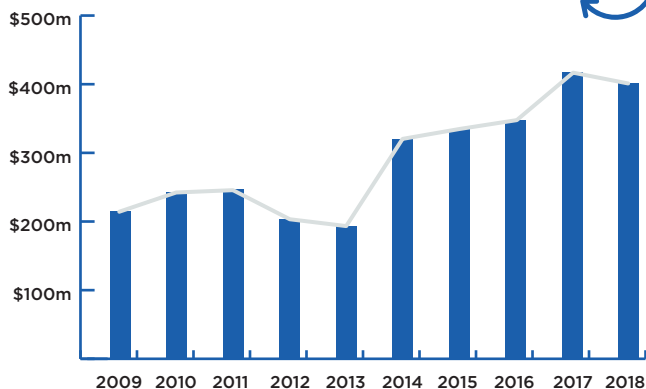

MUSICAL THEATRE

AVERAGE TICKET PRICE: \$109

REVENUE DOWN

4%

FROM 2017

ATTENDANCE DOWN

3%

FROM 2017

BEAUTIFUL:
THE CAROLE KING MUSICAL
WON 5 HELPMANN
AWARDS IN 2018.

TOTAL REVENUE (2009-2018)

TOTAL REVENUE (TICKET SALES)

\$400,199,798

TOTAL ATTENDANCE (2009-2018)

TOTAL ATTENDANCE (TICKETS ISSUED)

3,917,532