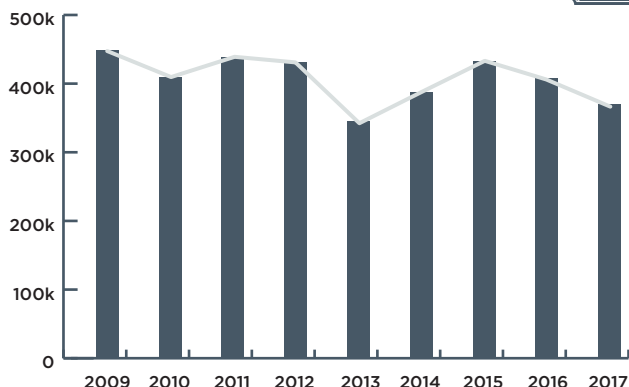

OPERA

AVERAGE TICKET PRICE: \$115

MAJOR HIGHLIGHTS:

CARMEN
(OPERA ON SYDNEY HARBOUR)

LA BOHÈME

CAVALLERIA RUSTICANA / PAGLIACCI
(DOUBLE BILL)

REVENUE DOWN

21%
FROM 2016

ATTENDANCE DOWN

10%
FROM 2016

TOTAL REVENUE (2009-2017)

TOTAL REVENUE (TICKET SALES)

\$36,349,186

TOTAL ATTENDANCE (2009-2017)

TOTAL ATTENDANCE (TICKETS ISSUED)

369,228