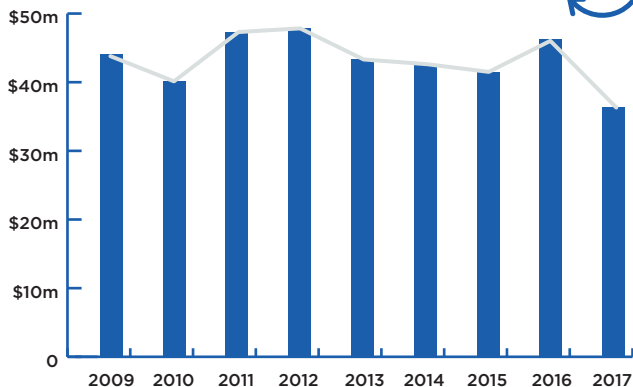

OPERA

AVERAGE TICKET PRICE: \$115

MAJOR HIGHLIGHTS:

CARMEN
(OPERA ON SYDNEY HARBOUR)

LA BOHÈME

CAVALLERIA RUSTICANA / PAGLIACCI
(DOUBLE BILL)

REVENUE DOWN

21%
FROM 2016

ATTENDANCE DOWN

10%
FROM 2016

TOTAL REVENUE (2009-2017)

TOTAL REVENUE (TICKET SALES)

\$36,349,186

TOTAL ATTENDANCE (2009-2017)

TOTAL ATTENDANCE (TICKETS ISSUED)

369,228