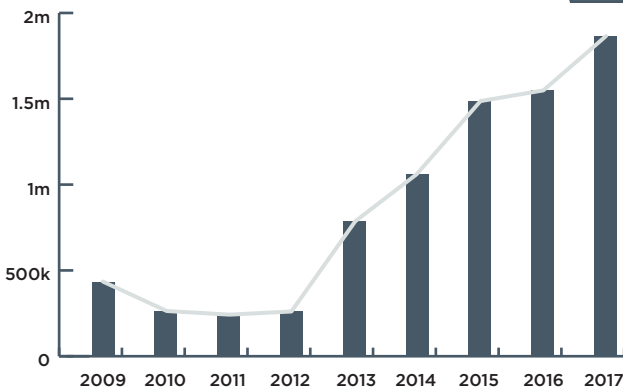

FROM 2016

ATTENDANCE UP

21%

FROM 2016

TOTAL REVENUE (2009-2017)

TOTAL REVENUE (TICKET SALES)

\$54,635,677

TOTAL ATTENDANCE (2009-2017)

TOTAL ATTENDANCE (TICKETS ISSUED)

1,866,148