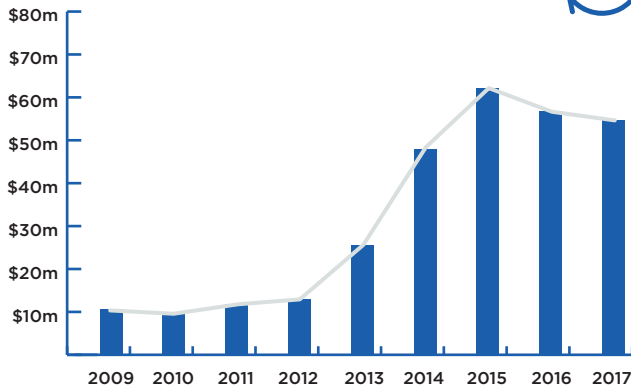

FROM 2016

ATTENDANCE UP

21%

FROM 2016

TOTAL REVENUE (2009-2017)

TOTAL REVENUE (TICKET SALES)

\$54,635,677

TOTAL ATTENDANCE (2009-2017)

TOTAL ATTENDANCE (TICKETS ISSUED)

1,866,148