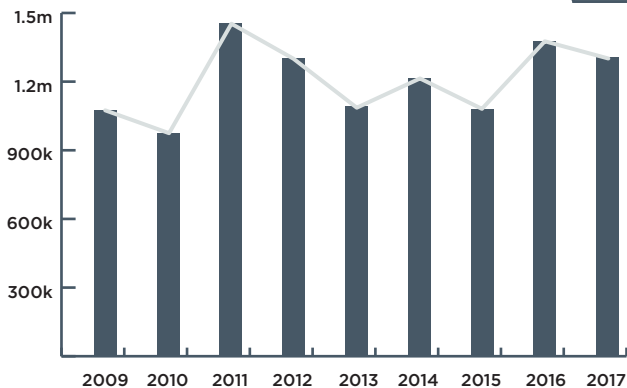

## MAJOR HIGHLIGHTS:

***FROZEN (DISNEY ON ICE)***  
***THE GRUFFALO***  
***PAW PATROL LIVE!***

**REVENUE DOWN**

**6%**

**FROM 2016**

**ATTENDANCE DOWN**

**5%**

**FROM 2016**

TOTAL REVENUE (2009-2017)

**TOTAL REVENUE (TICKET SALES)**

**\$51,308,258**

TOTAL ATTENDANCE (2009-2017)

**TOTAL ATTENDANCE (TICKETS ISSUED)**

**1,305,672**