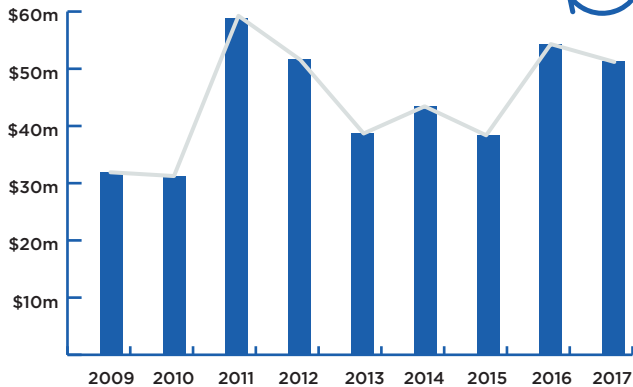

## MAJOR HIGHLIGHTS:

***FROZEN (DISNEY ON ICE)***  
***THE GRUFFALO***  
***PAW PATROL LIVE!***

**REVENUE DOWN**

**6%**

**FROM 2016**

**ATTENDANCE DOWN**

**5%**

**FROM 2016**

TOTAL REVENUE (2009-2017)

**TOTAL REVENUE (TICKET SALES)**

**\$51,308,258**

TOTAL ATTENDANCE (2009-2017)

**TOTAL ATTENDANCE (TICKETS ISSUED)**

**1,305,672**